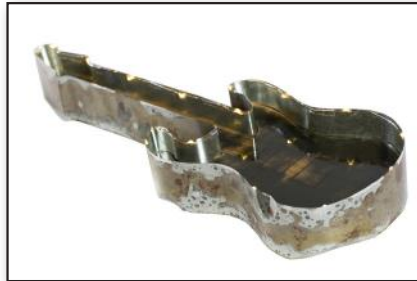

Faux Hay Bale
(RE021)

**Premium Leather Saddle with
Saddle Blankets**
(RE014)

Rustic Lanterns
(RE015)

30" Wooden or Rustic Wagon Wheel
Wooden Wheel (RE016)
Rustic Wheel (RE016)

LED Guitar
(RE013)

LOVE Channel Lettering
(RE023)