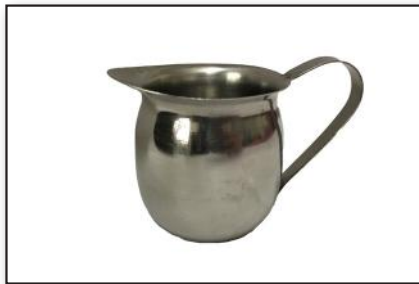

Coffee Creamer Pitcher
(RCH024)